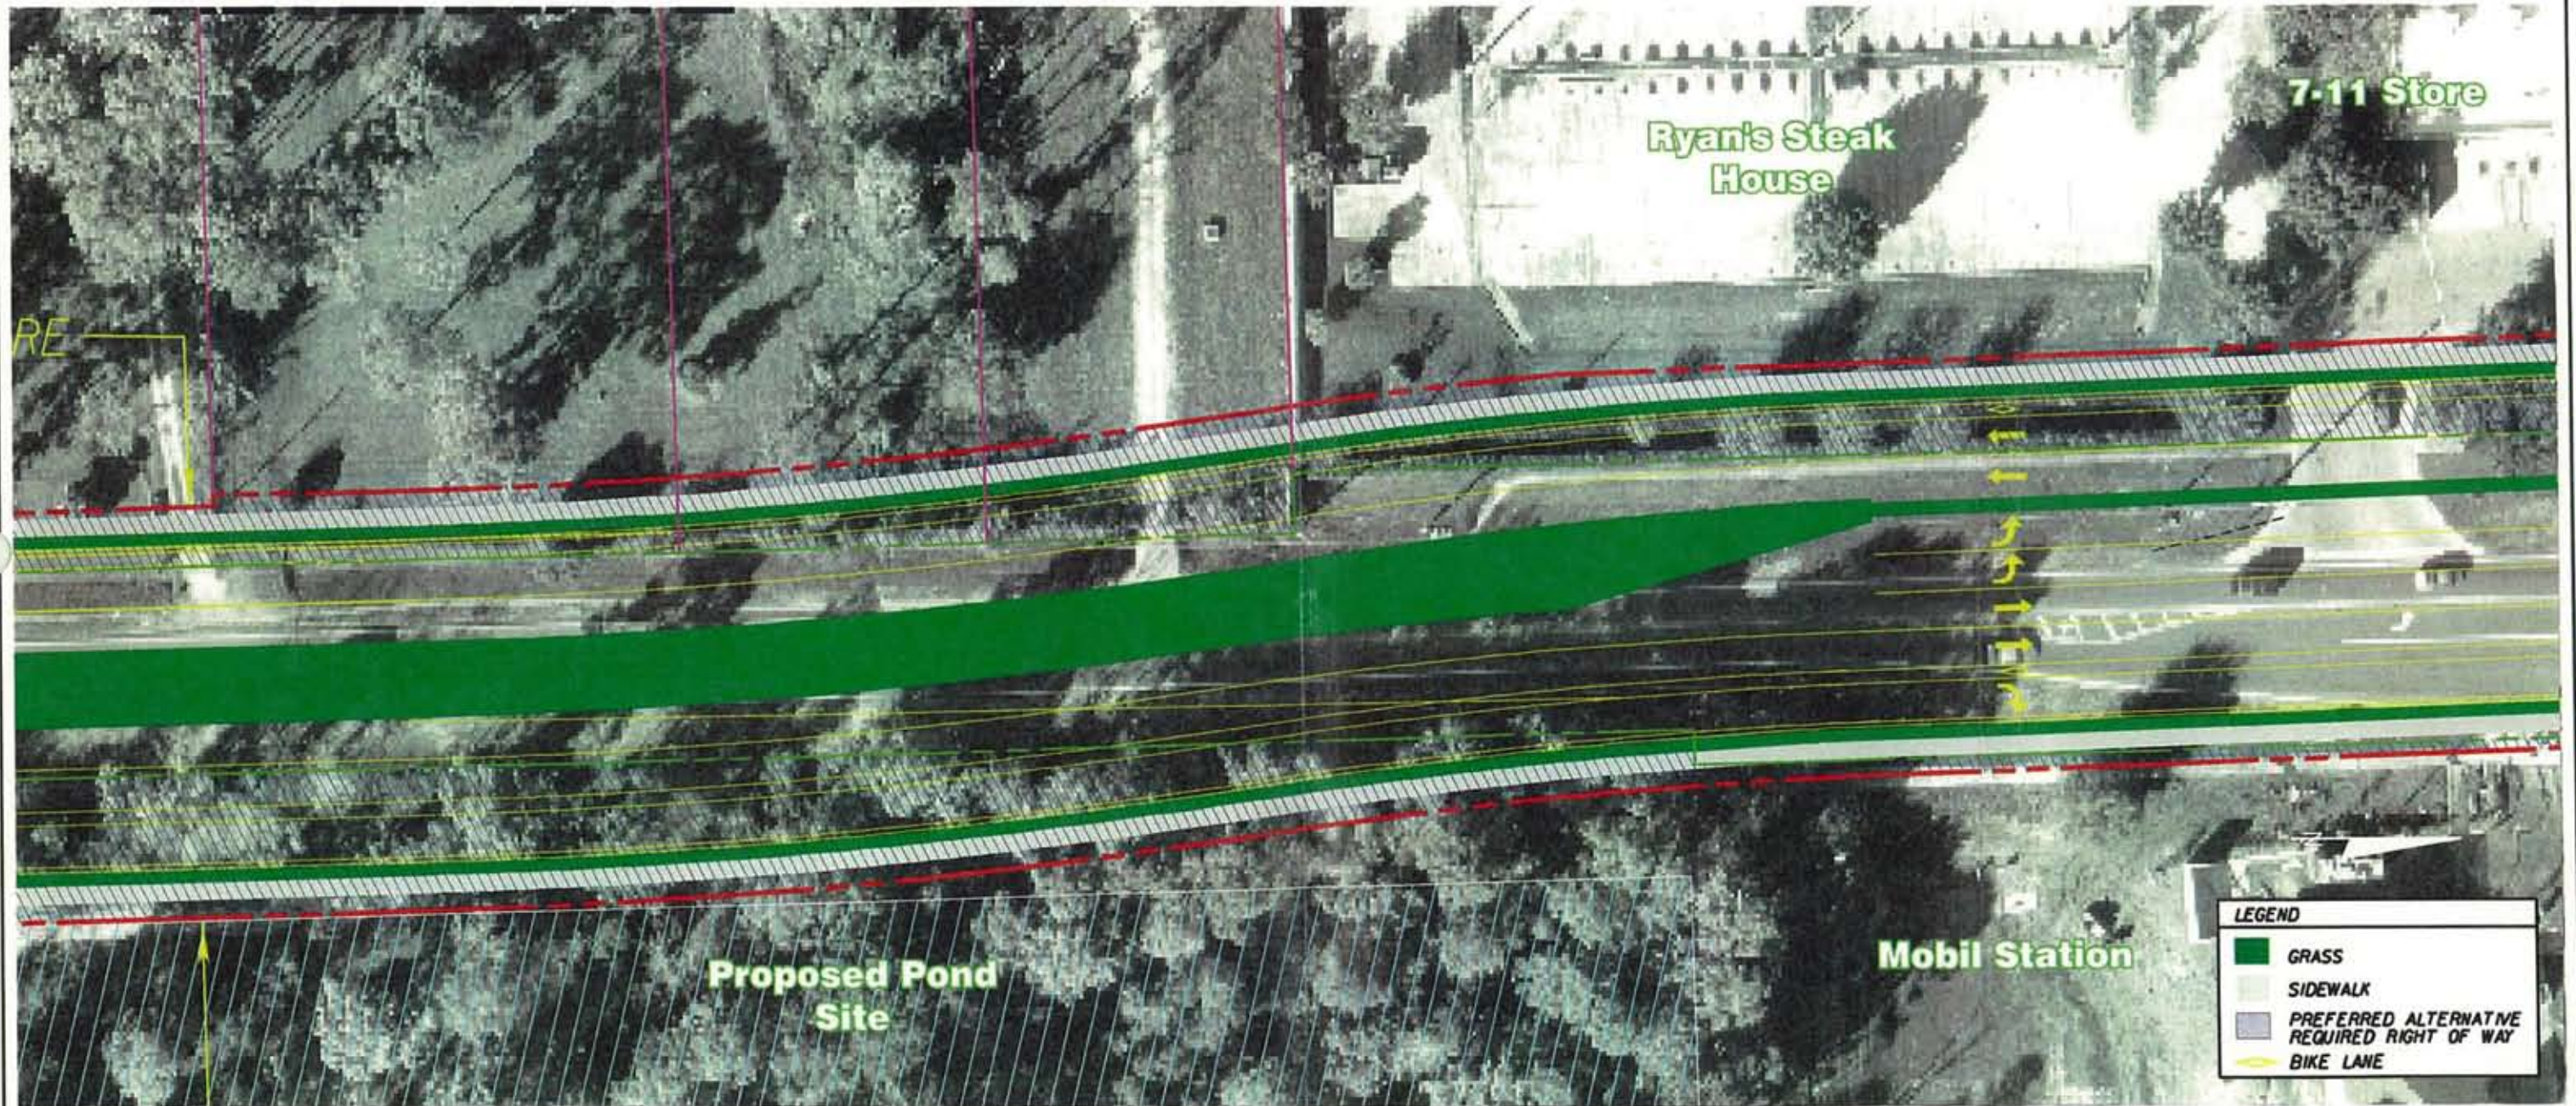

E:/RCA/PreferredAlignraster.dgn 12/22/2003 10:46:31 AM

Econlockhatchee Trail
Recommended Alignment

FIGURE
34K

E:/RCA/PreferredAlignraster.dgn 12/22/2003 10:47:05 AM

Econlockhatchee Trail
Recommended Alignment

FIGURE
34L

E:/RCA/PreferredAlignraster.dgn 12/22/2003 10:48:06 AM

Econlockhatchee Trail
Recommended Alignment

FIGURE
340

LEGEND	
■	GRASS
■	SIDEWALK
■	PREFERRED ALTERNATIVE REQUIRED RIGHT OF WAY
—	BIKE LANE

E:/RCA/PreferredAlignraster.dgn 12/22/2003 10:48:38 AM

Econlockhatchee Trail
Recommended Alignment

FIGURE
34P